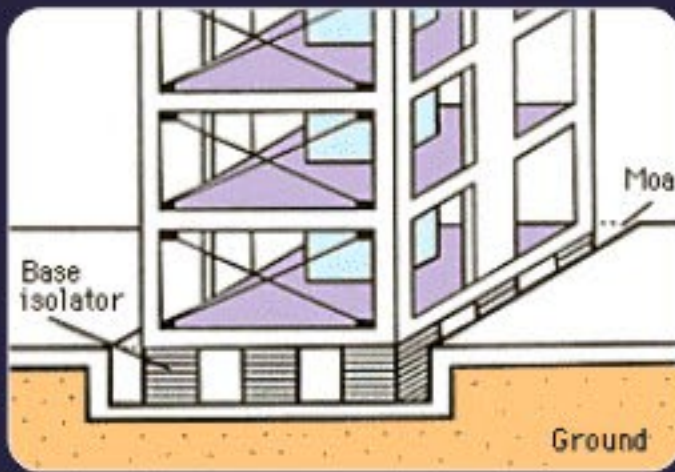

Earthquake Resistant Design